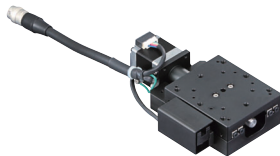

## Repeatability Positioning Accuracy

KXC04015/KXC06020

Before revision

$\pm 0.5\mu\text{m}$   
 $\pm 0.3\mu\text{m}$

After revision

$\pm 0.2\mu\text{m}$

KS101-30

Before revision